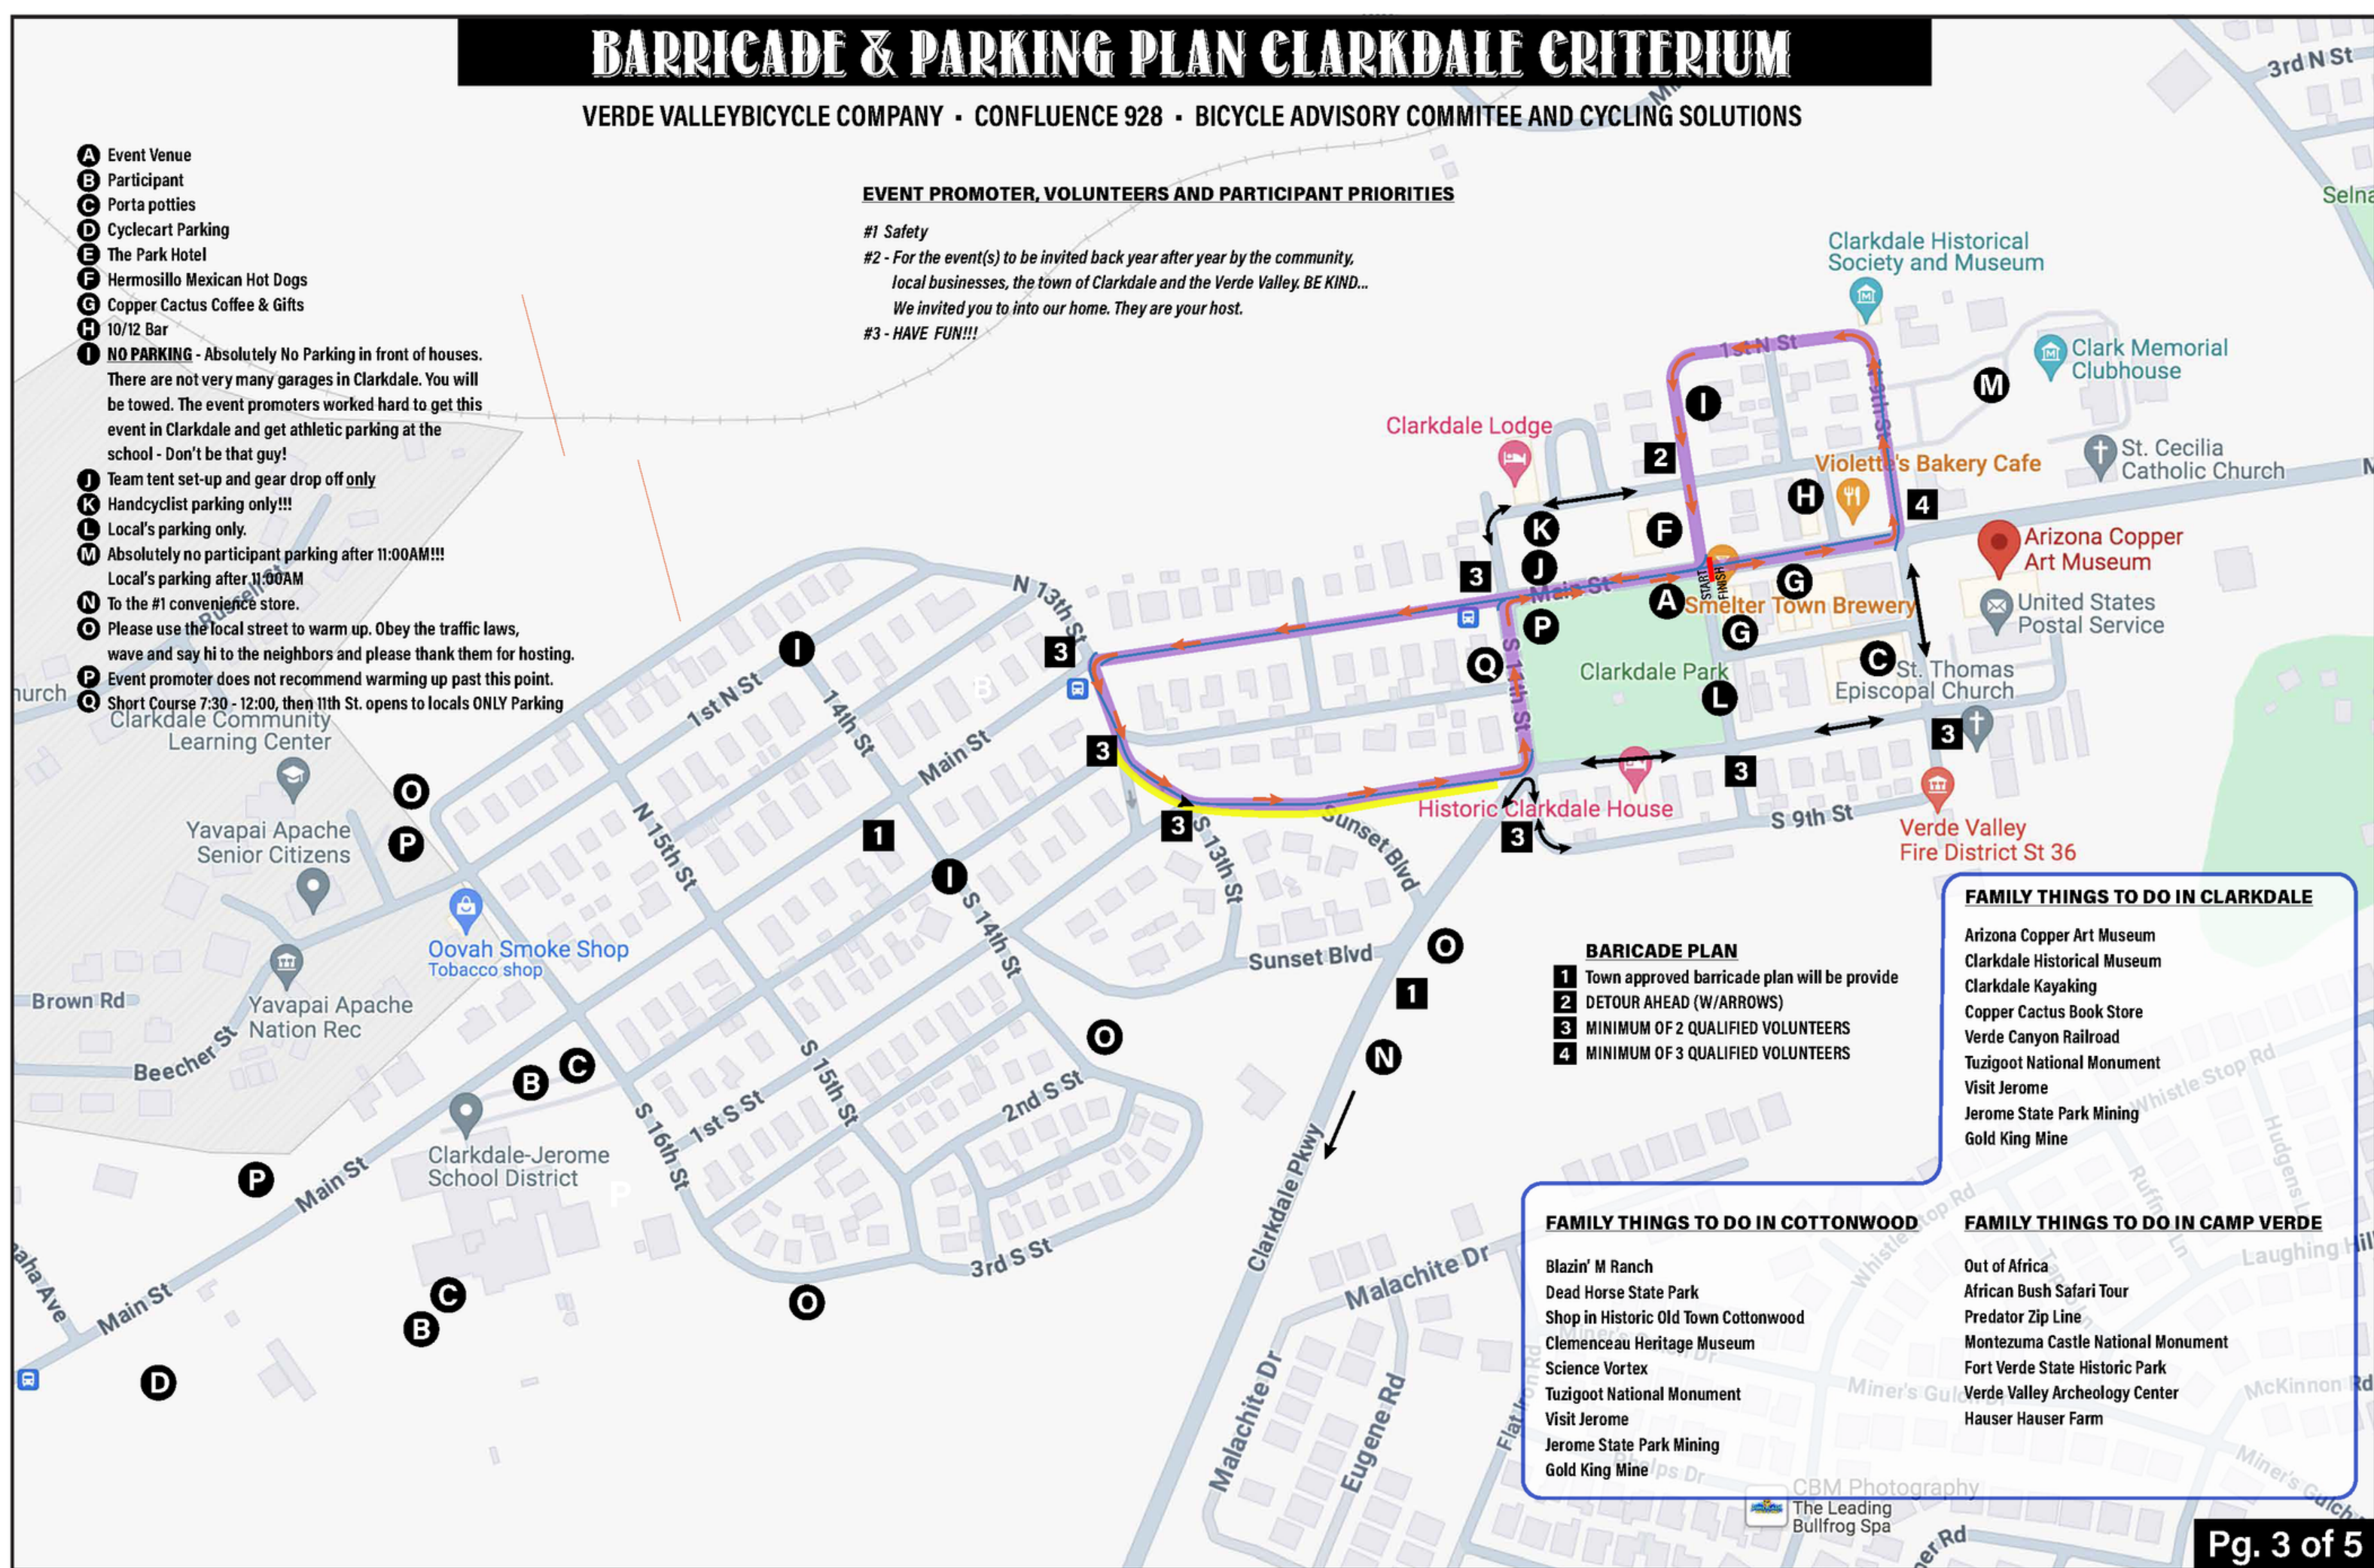

BARRICADE & PARKING PLAN CLARKDALE CRITERIUM

VERDE VALLEY BICYCLE COMPANY • CONFLUENCE 928 • BICYCLE ADVISORY COMMITTEE AND CYCLING SOLUTIONS

- A** Event Venue
- B** Participant
- C** Porta potties
- D** Cyclecart Parking
- E** The Park Hotel
- F** Hermosillo Mexican Hot Dogs
- G** Copper Cactus Coffee & Gifts
- H** 10/12 Bar
- I** **NO PARKING** - Absolutely No Parking in front of houses. There are not very many garages in Clarkdale. You will be towed. The event promoters worked hard to get this event in Clarkdale and get athletic parking at the school - Don't be that guy!
- J** Team tent set-up and gear drop off only
- K** Handcyclist parking only!!!
- L** Local's parking only.
- M** Absolutely no participant parking after 11:00AM!!! Local's parking after 11:00AM
- N** To the #1 convenience store.
- O** Please use the local street to warm up. Obey the traffic laws, wave and say hi to the neighbors and please thank them for hosting.
- P** Event promoter does not recommend warming up past this point.
- Q** Short Course 7:30 - 12:00, then 11th St. opens to locals ONLY Parking Clarkdale Community Learning Center

- ### BARICADE PLAN
- 1** Town approved barricade plan will be provide
 - 2** DETOUR AHEAD (W/ARROWS)
 - 3** MINIMUM OF 2 QUALIFIED VOLUNTEERS
 - 4** MINIMUM OF 3 QUALIFIED VOLUNTEERS

FAMILY THINGS TO DO IN CLARKDALE

- Arizona Copper Art Museum
- Clarkdale Historical Museum
- Clarkdale Kayaking
- Copper Cactus Book Store
- Verde Canyon Railroad
- Tuzigoot National Monument
- Visit Jerome
- Jerome State Park Mining
- Gold King Mine

FAMILY THINGS TO DO IN COTTONWOOD

- Blazin' M Ranch
- Dead Horse State Park
- Shop in Historic Old Town Cottonwood
- Clemenceau Heritage Museum
- Science Vortex
- Tuzigoot National Monument
- Visit Jerome
- Jerome State Park Mining
- Gold King Mine